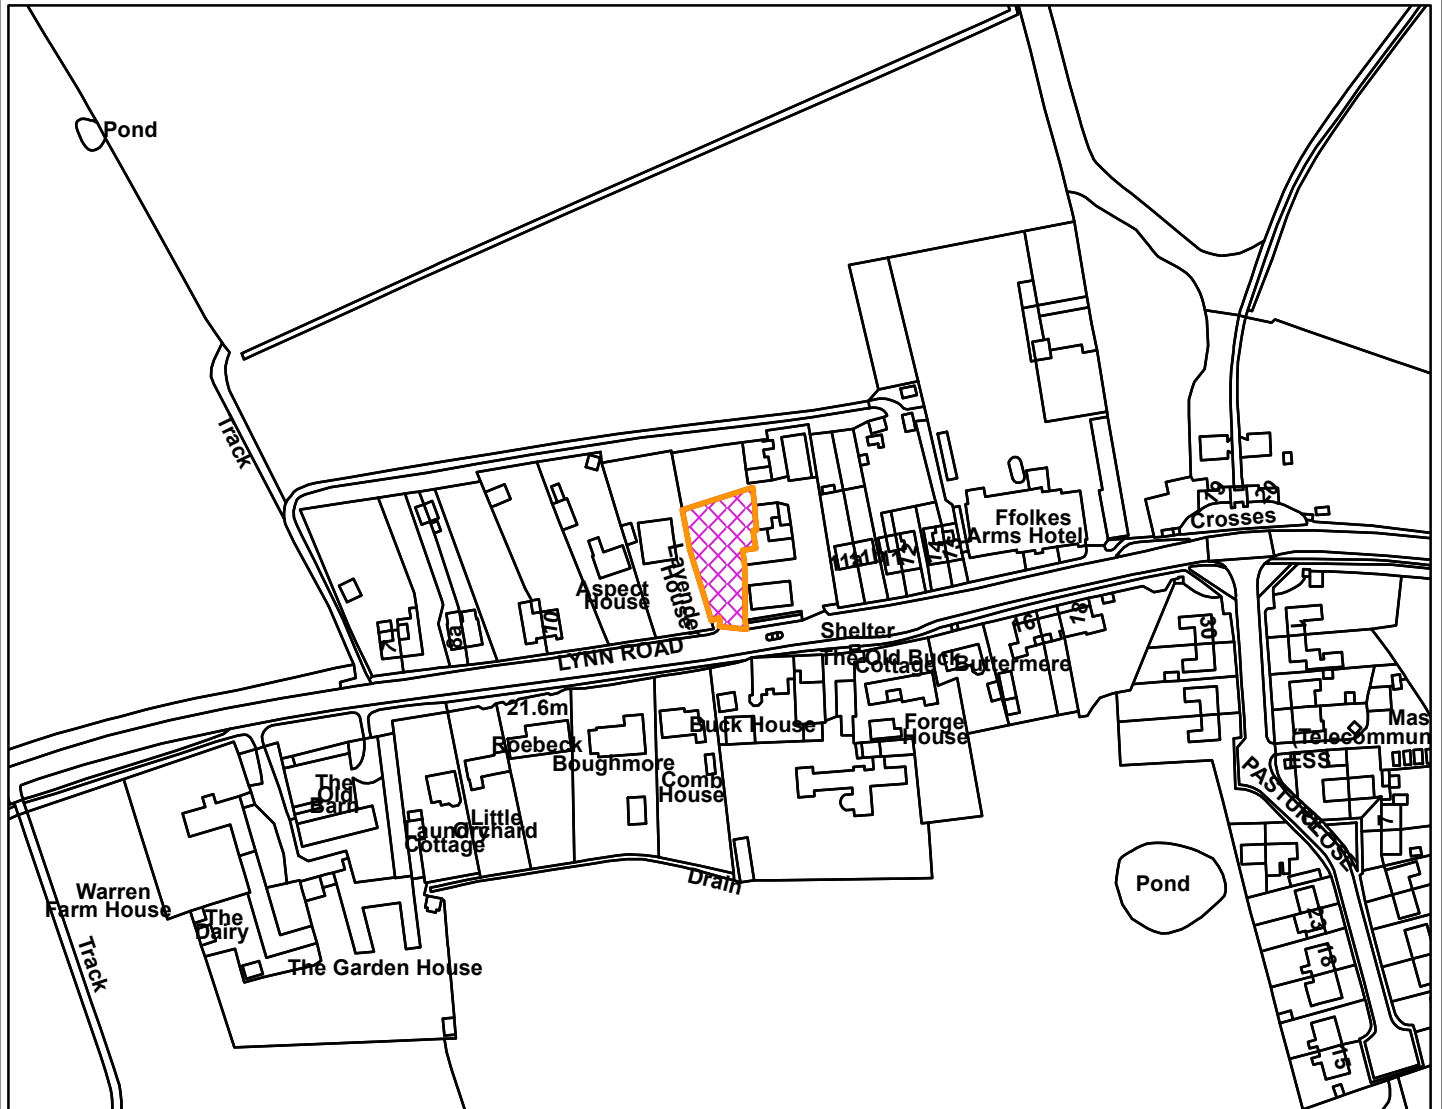

Hillington Service Station Lynn Road Hillington PE31 6BJ

**Legend**

[Empty legend box]

**Scale:** 1:2,500

Reproduced from the Ordnance Survey map with permission of the Controller of His Majesty's Stationery Office © Crown Copyright 2023.

Unauthorised reproduction infringes Crown Copyright and may lead to prosecution or civil proceedings.

Organisation	BCKLWN
Department	Department
Comments	Not Set
Date	15/07/2024
MSA Number	0100024314